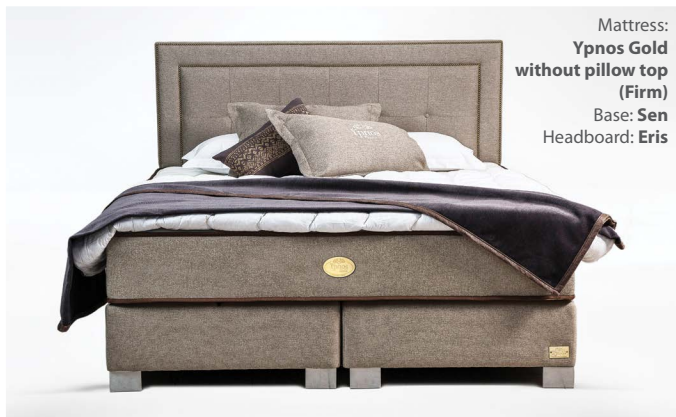

...it's Ypnos Gold time!

Mattress:
YpnoS Gold with pillow top
(Soft/Medium)
Base: **Somnus**
Headboard: **Sofia**

Our sensory reaction to a good mattress has to do with a combination of emotions which cannot easily be distinguished or analysed. Advances have been made which have brought about the “post - **Ypnos Gold** - era”. Traditional double-sided mattresses have been replaced by the architecture of the one-sided mattress, and classic white fabrics have been upgraded to rich modern colours. Countless tests have been conducted on a variety of materials in order to determine the best possible combinations for comfort and support.

Mattress:
Ypnos Gold with pillow top
(Medium/Firm)
Base: **Sueno**
Headboard: **Alkistis**

Mattress:
Ypnos Gold
without pillow top
(Firm)
Base: **Sen**
Headboard: **Eris**

Ypnos Gold... endless design possibilities!