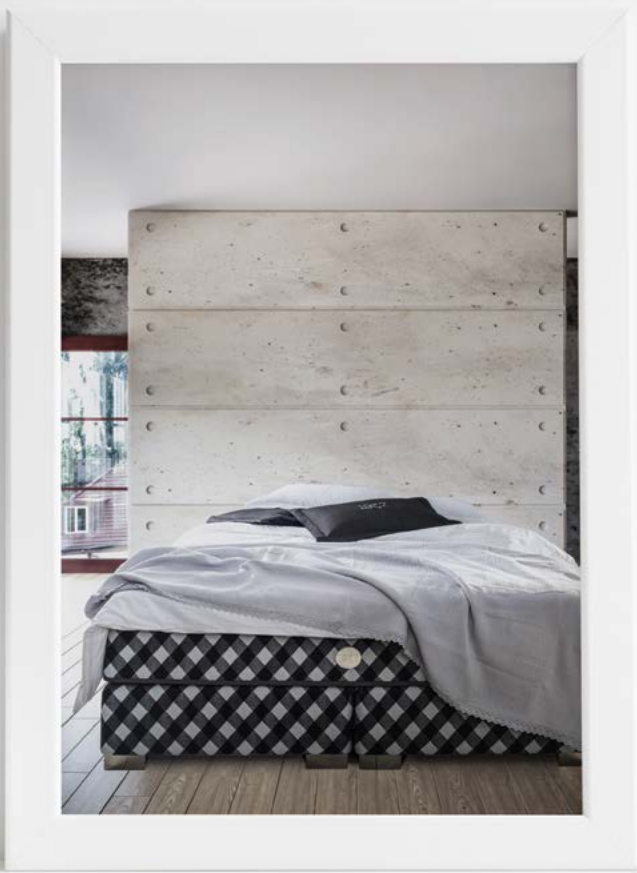

to the fabrics you will choose. They should be soft and give your body a pleasant sensation. The right texture creates an ideal oasis, where you will want to dive into.

- **The Lighting:** Light can “awaken” our brain long before it awakens our body. Keep your bedroom as dark as possible.
- **The Noise:** Try to isolate as much as possible noises coming from inside and outside the bedroom.
- **The Smell:** Good ventilation is also very important for a healthy sleep. Ideally, you should sleep with a window fully or half open. The right, regular ventilation of the space we live in is in any case necessary. And, of course, smoking should always be avoided inside the house and be completely banned from the bedroom.
- **The Temperature:** A very warm or very cold bedroom is certain to disturb your sleep. That is why you should set up your bedroom’s temperature appropriately and choose the appropriate bed linen for the time of year (soft bed sheets, bedspread, warm blankets and duvets).
- **The Colours:** Paint the walls in light hues of warm or natural colours and complete the décor with some vivid colours on various accessories as well as on your sleeping products (mattress, base, headboard and bed linen).

Add “**Art in your Sleep**” by choosing your Headboard: A tasteful headboard can make a huge difference in your bedroom’s appearance... just like an Art Painting!

**Alkistis Headboard**  
*Ygnos Collection*